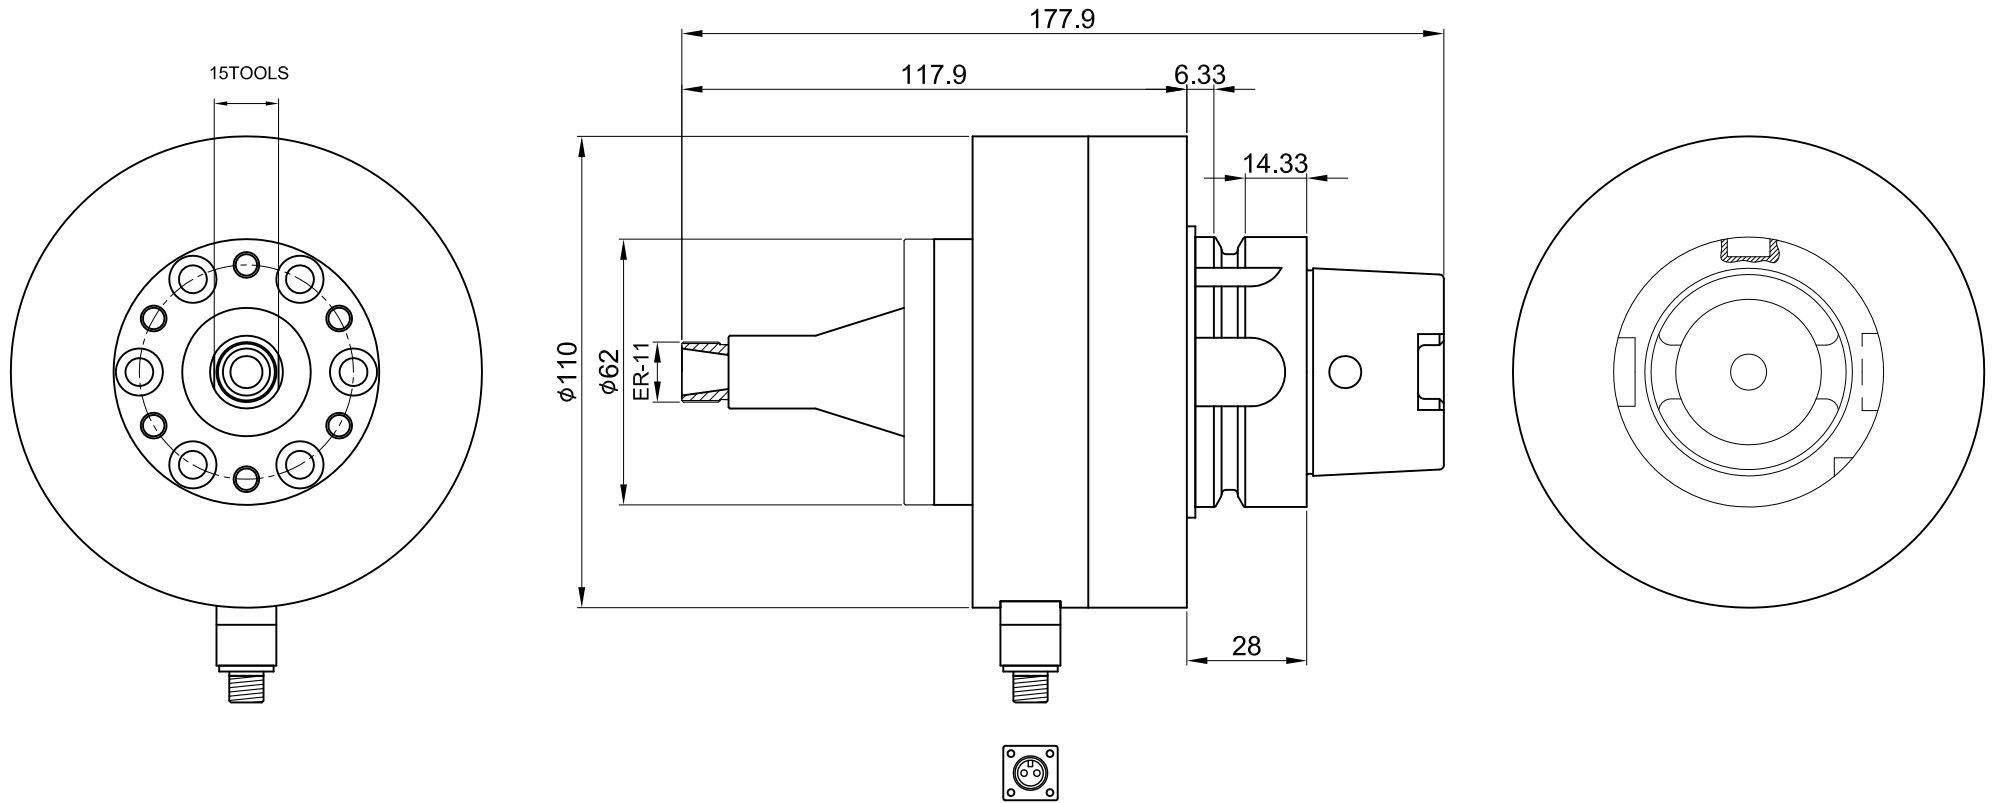

High Precision Two Dimensional Manual Ultrasonic Tool Actuator

2DMUTH - KHS63A - ER11

**The manufacturer has the power to change the performance and appearance dimensions.
The change is made to the advanced method of the product.**